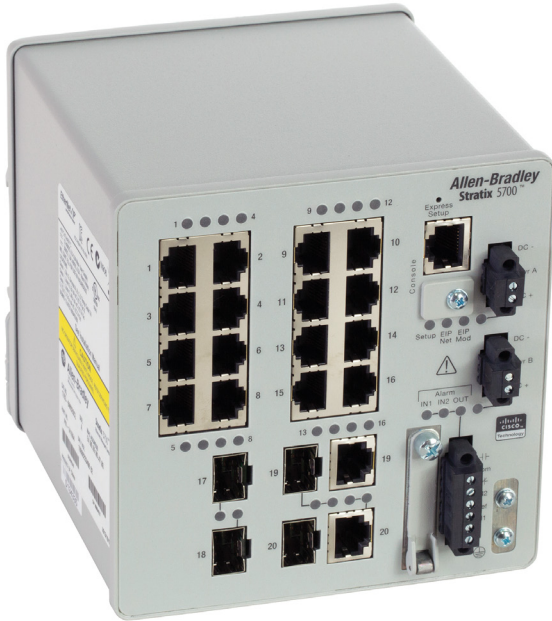

1783BMS20CL

AB Stratix 5700 Managed Switch 20 Ports, 16 x FE Copper, 2 x FE Combo, 2 x FE Fiber SFP, Lite, DLR

MANAGED SWITCHES AND ROUTERS

Component type	Network switch
Range	Stratix 5700
Model	N/A
Product status	Discontinued

The Allen-Bradley Stratix 5700 Managed Switches are embedded with Cisco technology. Combining best-in-class switching technology and seamless integration into Rockwell Automation Control systems for plantwide infrastructure connectivity. Leveraging FactoryTalk faceplates and add-on profiles, allows for simplified configuration, monitoring and advance network diagnostics via Studio 5000.

CONSTRUCTION

Mounting method	DIN rail (top hat rail)
Degree of protection (IP)	IP00

DIMENSIONS

Height	129.5 mm
Width	127 mm
Depth	135.8 mm