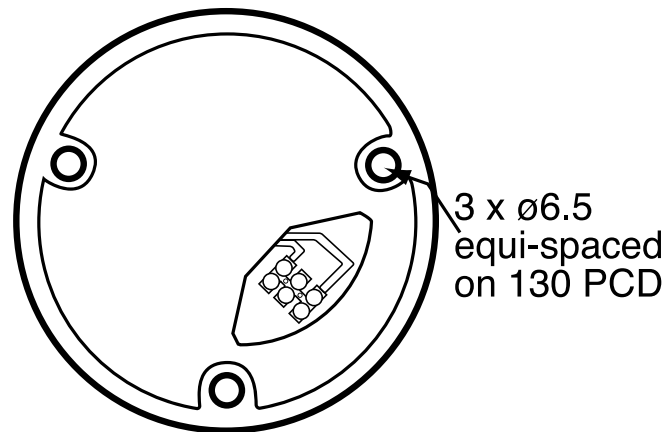

MOR40114R

Moflash Beacon Rotating H1 x 70W 24V DC IP65 Wall or Surface Mount Lens Red

MOFLASH
SIGNALLING
BEACONS

| | |
|-----------------------|---------------------------------|
| Component type | Rotating beacon alarm luminaire |
| Range | Filament/Halogen Beacon |
| Model | N/A |
| Product status | Existing |

| | | |
|---------------------|---------------------------|------------------|
| ELECTRICAL | Nominal voltage | 24.0 V |
| | Electricity consumption | 3.0 A |
| | Type of current | DC |
| | Function | Rotating |
| CONSTRUCTION | Colour of lamp hood | Red |
| | Degree of protection (IP) | IP65 |
| | Lamp holder | H1 |
| | Mounting method | Surface mounting |
| PHOTOMETRIC | Lamp type | Other |

MOR40114R

Moflash Beacon Rotating H1 x 70W 24V DC IP65 Wall or Surface
Mount Lens Red

MOFLASH
SIGNALLING
BEACONS

DIMENSIONAL DIAGRAM

MOR40114R

Moflash Beacon Rotating H1 x 70W 24V DC IP65 Wall or Surface Mount Lens Red