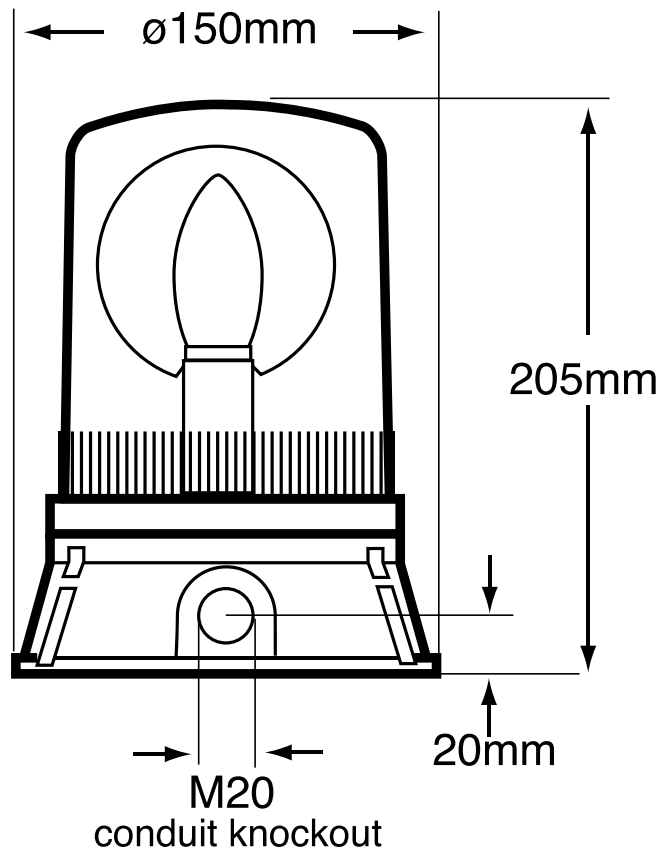

| | | |
|---------------------|---------------------------|------------------|
| ELECTRICAL | Nominal voltage | 24.0 V |
| | Electricity consumption | 3.0 A |
| | Type of current | DC |
| | Function | Rotating |
| CONSTRUCTION | Colour of lamp hood | Red |
| | Degree of protection (IP) | IP65 |
| | Lamp holder | H1 |
| | Mounting method | Surface mounting |
| PHOTOMETRIC | Lamp type | Other |

MOR40114R

Moflash Beacon Rotating H1 x 70W 24V DC IP65 Wall or Surface
Mount Lens Red

MOFLASH
SIGNALLING
BEACONS

DIMENSIONAL DIAGRAM

MOR40114R

Moflash Beacon Rotating H1 x 70W 24V DC IP65 Wall or Surface Mount Lens Red