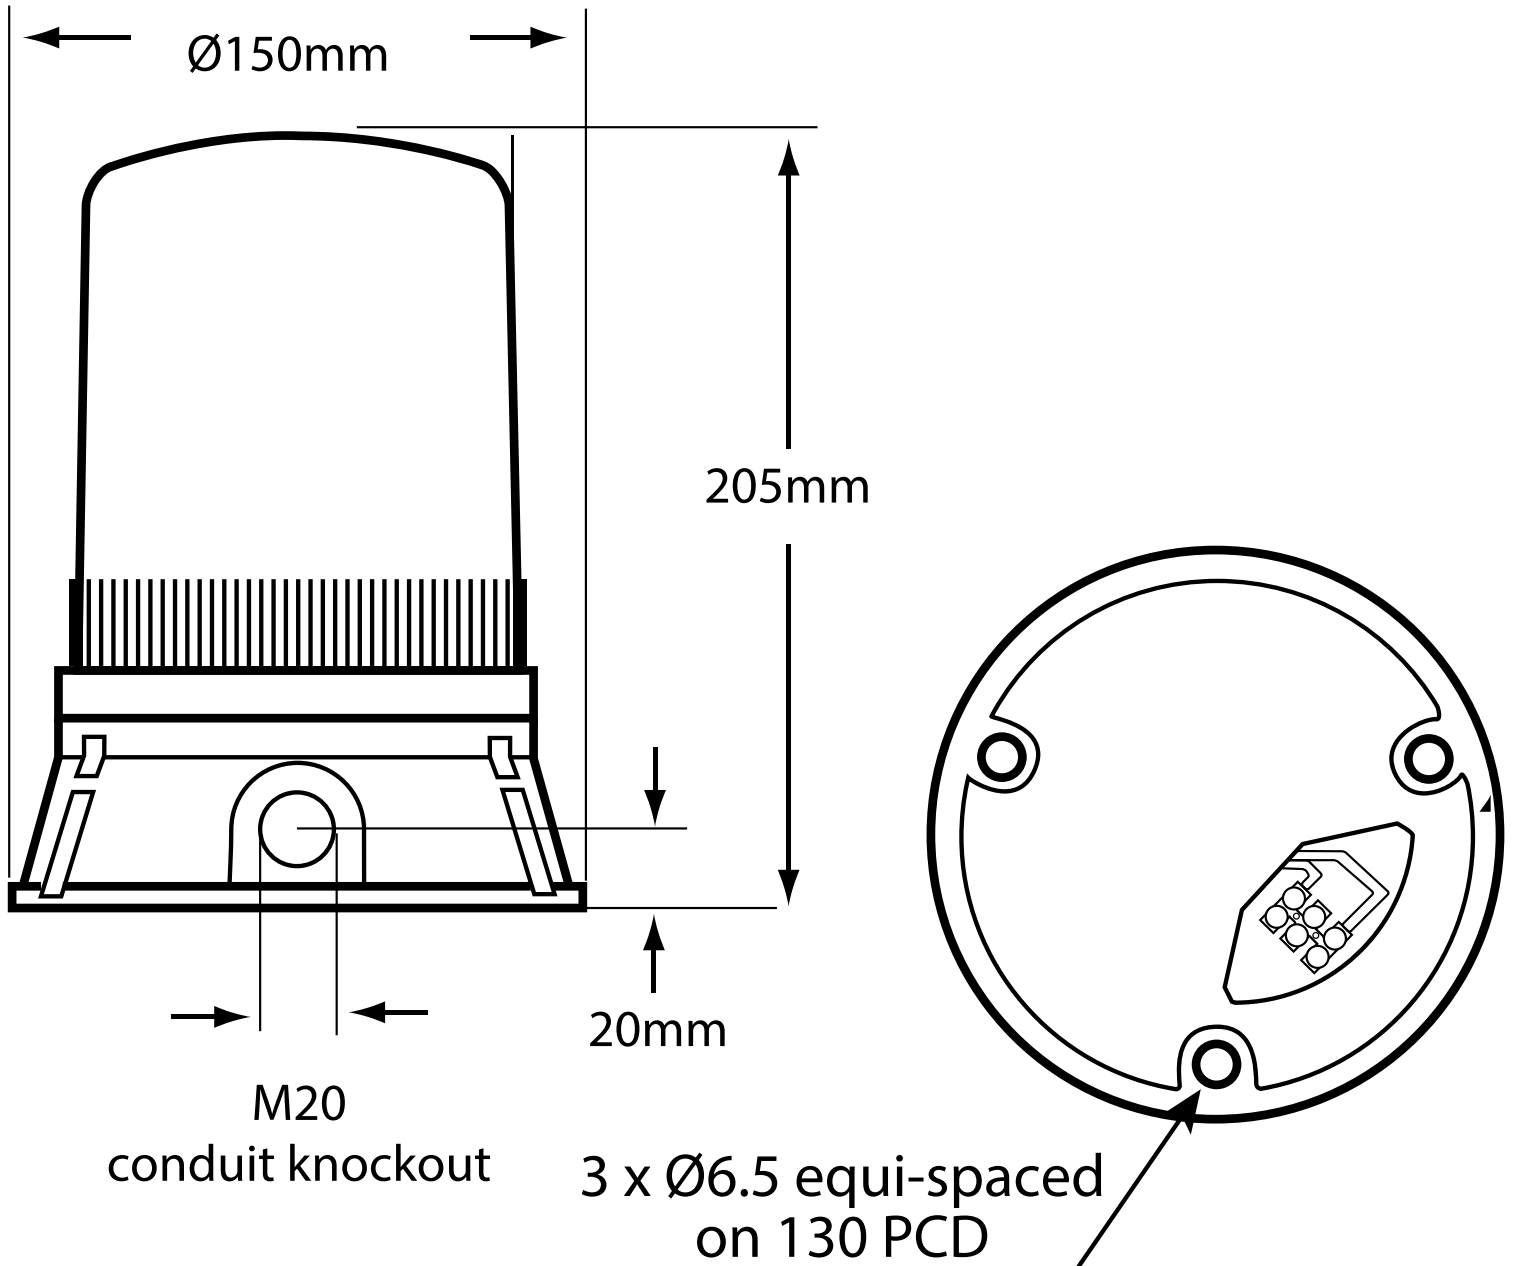

MOLED12502B

Moflash LED125 48 LEDS Steady or Flashing Mode IP65 24V DC
Wall or Surface Mount Lens Blue

Component type	Signalling device
Range	LED Beacon
Model	N/A
Product status	Existing

The Moflash range of LED Beacons are a highly efficient and durable visual signalling solution for industrial and commercial applications. LED technology ensures a bright output, visible from a distance with a wide choice of colours, sizes, outputs, configurations, voltages, mounting options and a variety of operation modes such as flashing or rotating.

ELECTRICAL	Rated operation current I_e	0.17 A
	Nominal voltage	24 - 24 V
	Type of current	DC
	Electricity consumption	0.17 A
COMMUNICATION	Compatible with Apple HomeKit	No
	Compatible with Google Assistant	No
	Compatible with Amazon Alexa	No
CONSTRUCTION	Type of indication	Optic
	Colour of lamp hood	Blue
	Mounting method	Other
	Colour housing	Black
	Degree of protection (IP)	IP65
MECHANICAL	Suitable for wall mounting	Yes
PHOTOMETRIC	Lamp type	LED
	Type of optical signal	Continuous light
DIMENSIONS	Weight	0.33 kg
ENVIRONMENT	Ambient temperature during operating	-20 - 45 °C

MOLED12502B

Moflash LED125 48 LEDS Steady or Flashing Mode IP65 24V DC
Wall or Surface Mount Lens Blue

MOFLASH
SIGNALLING
BEACONS

DIMENSIONAL DIAGRAM

RELATED PRODUCTS

ACCESSORY

Item No: MO50003

Required: No