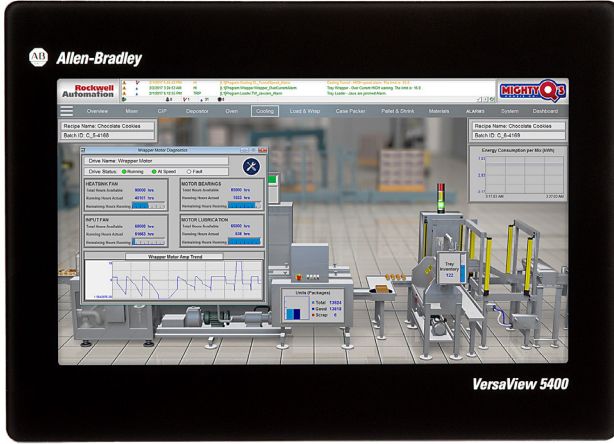

6200T12WA

AB VersaView 5000 Integrated Display Thin Client 12.1 Inch Wide Display Multi Touch Screen Single C

Allen-Bradley

by ROCKWELL AUTOMATION
INDUSTRIAL COMPUTERST

Component type	Panel PC
Range	VersaView 5000
Model	N/A
Product status	Existing