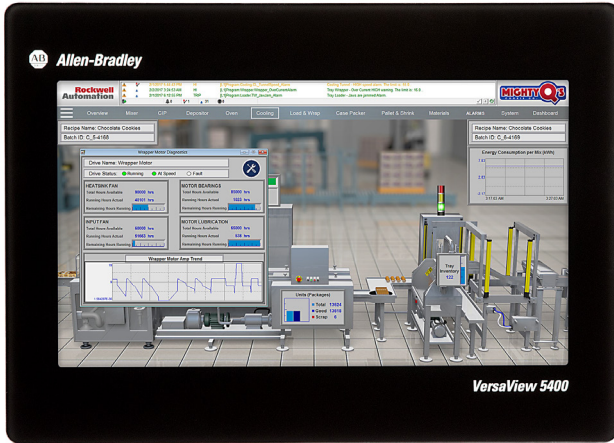

6200P12WS3A1

AB VersaView 5000 IPC 12.1 Inch Widescreen Display Projected
Multi Touch Screen Win 7 Pro 64-bit OS

Allen-Bradley

by ROCKWELL AUTOMATION
INDUSTRIAL COMPUTERST

Component type	Panel PC
Range	VersaView 5000
Model	N/A
Product status	Existing