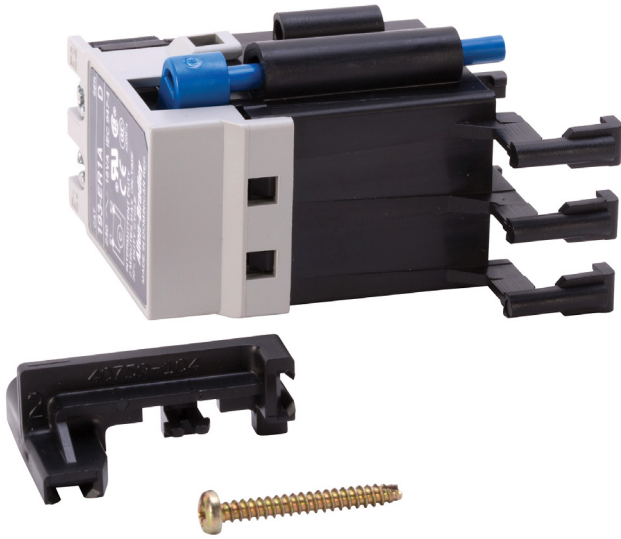

# 193ER1A

Allen-Bradley E1 Plus Overload Electronic Remote Reset 240V  
AC Control Power

**Allen-Bradley**

by ROCKWELL AUTOMATION

MOTOR PROTECTION

<b>Component type</b>	Accessories/spare parts for electronic motor control and protection device
<b>Range</b>	E1 Plus
<b>Model</b>	N/A
<b>Product status</b>	Existing