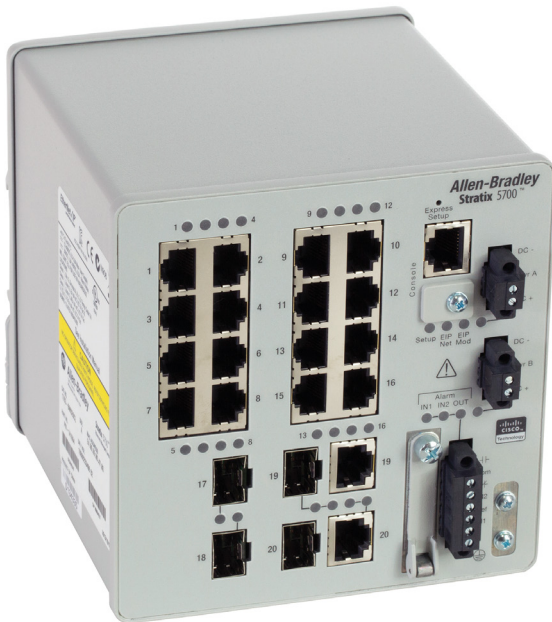

1783BMS20CL

AB Stratix 5700 Managed Switch 20 Ports, 16 x FE Copper, 2 x FE Combo, 2 x FE Fiber SFP, Lite, DLR

Allen-Bradley

by ROCKWELL AUTOMATION

MANAGED SWITCHES AND ROUTERS

Component type	Network switch
Range	Stratix 5700
Model	N/A
Product status	Existing

The Allen-Bradley Stratix 5700 Managed Switch is embedded with Cisco technology. Combining best-in-class switching technology and seamless integration into Rockwell Automation Control systems for plantwide infrastructure connectivity. Leveraging FactoryTalk faceplates and add-on profiles, allows for simplified configuration, monitoring and advance network diagnostics via Studio 5000.

CONSTRUCTION

Mounting method	DIN rail (top hat rail)
Degree of protection (IP)	IP00

DIMENSIONS

Height	129.5 mm
Width	127.0 mm
Depth	135.8 mm