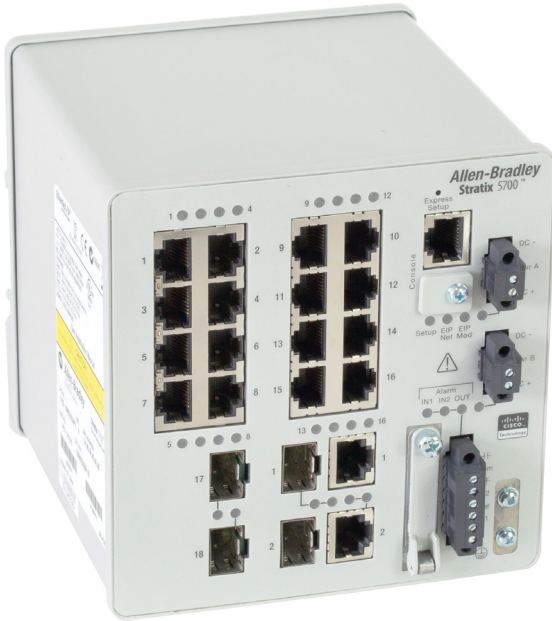

1783BMS20CGPK

AB Stratix 5700 Managed Switch 20 Ports, 16 x FE Copper, 2 x 1GB Combo, 2 x FE Fiber SFP, Full, DLR

Allen-Bradley

by ROCKWELL AUTOMATION

MANAGED SWITCHES AND ROUTERS

Component type	Network switch
Range	Stratix 5700
Model	N/A
Product status	Existing

The Allen-Bradley Stratix 5700 Managed Switch is embedded with Cisco technology. Combining best-in-class switching technology and seamless integration into Rockwell Automation Control systems for plantwide infrastructure connectivity. Leveraging FactoryTalk faceplates and add-on profiles, allows for simplified configuration, monitoring and advance network diagnostics via Studio 5000.

CONSTRUCTION

Mounting method	DIN rail (top hat rail)
Degree of protection (IP)	IP00

DIMENSIONS

Height	129.5 mm
Width	127.0 mm
Depth	135.8 mm