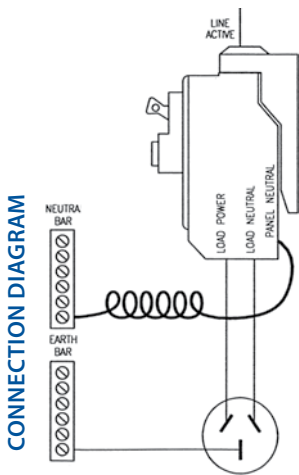

NHP Electrical Engineering Products Pty Ltd

A.B.N. 84 004 304 812

NSRCBF 1/11
© Copyright NHP 2011

AUSTRALIA

nhp.com.au
1300 NHP NHP

VICTORIA

Melbourne
+61 3 9429 2999
Laverton
+61 3 9368 2901
Albury/Wodonga
+61 2 6049 0600
Dandenong
+61 3 8773 6400

TASMANIA

Hobart
+61 3 6228 9575
Launceston
+61 3 6345 2600

NEW SOUTH WALES

Sydney *
+61 2 9748 3444
Newcastle *
+61 2 4960 2220
Wollongong *
+61 1300 NHP NHP

ACT

Canberra
+61 2 6280 9888

QUEENSLAND

Brisbane *
+61 7 3909 4999
Townsville
+61 7 4779 0700
Rockhampton
+61 7 4927 2277
Toowoomba *
+61 7 4634 4799

Cairns

+61 7 4035 6888

SOUTH AUSTRALIA

Adelaide
+61 8 8297 9055

WESTERN AUSTRALIA

Perth
+61 8 9277 1777

NORTHERN TERRITORY

Darwin
+61 8 8947 2666

NEW ZEALAND

nhp-nz.com
0800 NHP NHP

Auckland
+64 9 276 1967

Hamilton
+64 7 849 0257

Napier
+64 6 843 6928

New Plymouth
+64 800 NHP NHP

Wellington
+64 4 570 0634

Christchurch
+64 3 377 4407