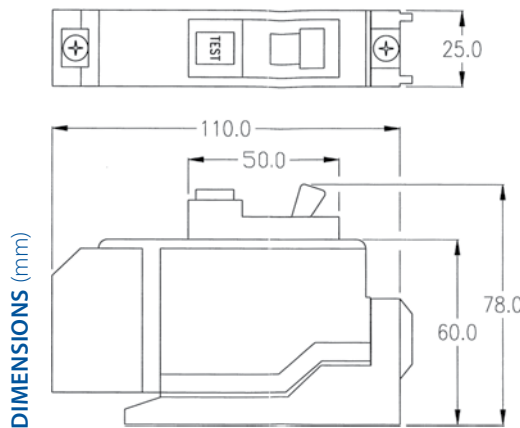

NHP Electrical Engineering Products Pty Ltd

A.B.N. 84 004 304 812

NSRCBF 1/11
© Copyright NHP 2011

AUSTRALIA

nhp.com.au
1300 NHP NHP

VICTORIA

Melbourne
+61 3 9429 2999
Laverton
+61 3 9368 2901
Albury/Wodonga
+61 2 6049 0600
Dandenong
+61 3 8773 6400

TASMANIA

Hobart
+61 3 6228 9575
Launceston
+61 3 6345 2600

NEW SOUTH WALES

Sydney *
+61 2 9748 3444
Newcastle *
+61 2 4960 2220
Wollongong *
+61 1300 NHP NHP

ACT

Canberra
+61 2 6280 9888

QUEENSLAND

Brisbane *
+61 7 3909 4999
Townsville
+61 7 4779 0700
Rockhampton
+61 7 4927 2277
Toowoomba *
+61 7 4634 4799

Cairns

+61 7 4035 6888

SOUTH AUSTRALIA

Adelaide
+61 8 8297 9055

WESTERN AUSTRALIA

Perth
+61 8 9277 1777

NORTHERN TERRITORY

Darwin
+61 8 8947 2666

NEW ZEALAND

nhp-nz.com
0800 NHP NHP

Auckland
+64 9 276 1967

Hamilton
+64 7 849 0257

Napier
+64 6 843 6928

New Plymouth
+64 800 NHP NHP

Wellington
+64 4 570 0634

Christchurch
+64 3 377 4407