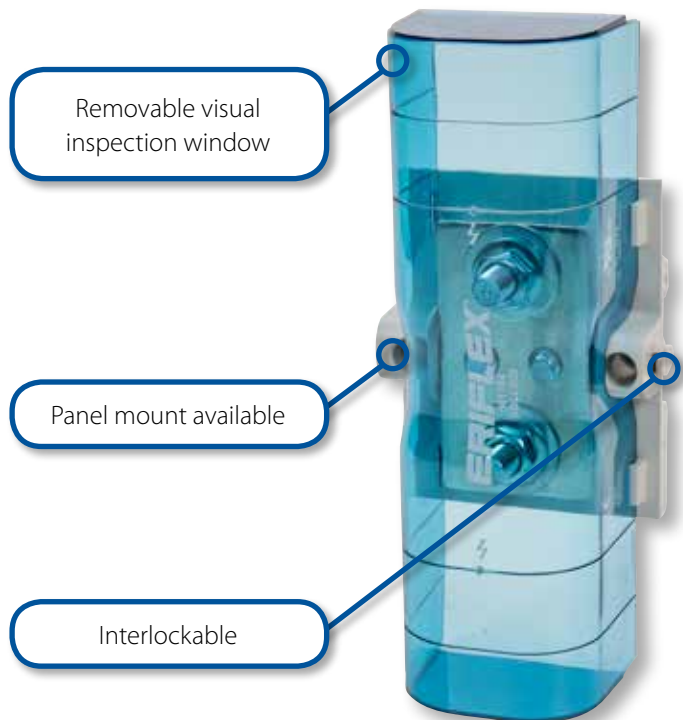

Erico High Current Terminals

NHP is pleased to offer the Erico range of 1000VAC rated high current terminals (HCTs) in a variety of connection styles. The Erico HCTs are ideal for power distribution applications including active links and achieving Form 4B in switchboard design.

Four types of Erico High Current Terminals are available:

- Tunnel – Tunnel (SB) *
- Bolt – Bolt (SBLL)
- Tunnel – Tunnel (SBTT)
- Bolt – Tunnel (SBLT)

Part Number	Current Rating	Connection
561130	125A	Tunnel-Tunnel (compact)
561131	250A	Tunnel-Tunnel (compact)
561132	290A	Bolt-Bolt
561140	350A	Bolt-Tunnel
561141	350A	Tunnel-Tunnel
561142	500A	Bolt-Tunnel
561143	500A	Tunnel-Tunnel
561134	750A	Bolt-Bolt
561144	750A	Bolt-Tunnel
561145	750A	Tunnel-Tunnel
561136	1250A	Bolt-Bolt
561146	1250A	Bolt-Tunnel
561147	1250A	Tunnel-Tunnel

For further information on the Erico HCT range and accessories refer to the NHP Part B catalogue which is available via the eCatalogues app.

NHP Electrical Engineering Products Pty Ltd
A.B.N. 84 004 304 812

NERICOTERMF 01 14
© Copyright NHP 2014

For more information, scan to download the NHP Catalogues App offering exclusive video content, catalogues and literature!

AUSTRALIA
nhp.com.au

SALES
1300 NHP NHP

Melbourne
Laverton
Albury/
Wodonga
Dandenong

Hobart
Launceston
Sydney
Newcastle
Wollongong

Canberra
Brisbane
Townsville
Rockhampton
Toowoomba

Cairns
Adelaide
Perth
Darwin

NEW ZEALAND
nhp-nz.com

SALES
0800 NHP NHP

Auckland
Hamilton
Napier
New Plymouth
Wellington

Christchurch
Dunedin