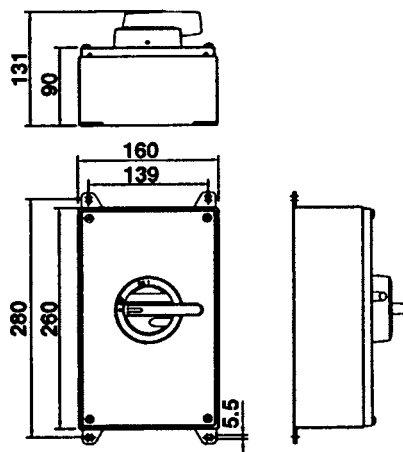

3 POLE ISO SWITCH

Rated operations current @ 415 V AC 21	Power Rating	Current Rating	Motor application, 415 V AC 23			Cat. No.
			Locked rotor M rating	Terminal capacity mm²	Enclosure type	
25 A	7.5 kW	16 A	250 A	16 Cu	H23	ISO325SSY
40 A	11 kW	20 A	270 A	16 Cu	H23	ISO340SSY
63 A	15 kW	25 A	320 A	16 Cu	H23	ISO363SSY
80 A	22 kW	40 A	480 A	35 Cu	H32	ISO380SSY
100 A	30 kW	63 A	504 A	35 Cu	H32	ISO3100SSY
160 A	37 kW	80 A	840 A	70 Cu	H02	ISO3160SSY
200 A	75 kW	135 A	1080 A	70 Cu	H02	ISO3200SSY

4 POLE ISO SWITCH

25 A	7.5 kW	16 A	250 A	16 Cu	H23	ISO425SSY 1)
40 A	11 kW	20 A	270 A	16 Cu	H23	ISO440SSY 1)
63 A	15 kW	25 A	320 A	16 Cu	H23	ISO463SSY 1)
80 A	22 kW	40 A	480 A	35 Cu	H32	ISO480SSY 1)
100 A	30 kW	63 A	504 A	35 Cu	H32	ISO4100SSY 1)

6 POLE ISO SWITCH

25 A	7.5 kW	16 A	250 A	16 Cu	H32	ISO625SSY 1)
40 A	11 kW	20 A	270 A	16 Cu	H32	ISO640SSY 1)
63 A	15 kW	25 A	320 A	16 Cu	H32	ISO663SSY 1)
80 A	22 kW	40 A	480 A	35 Cu	H32	ISO680SSY 1)
100 A	30 kW	63 A	504 A	35 Cu	H32	ISO6100SSY 1)

Note 1) Available on Indent, please ask NHP for further details.

DIMENSIONS (mm)

H23

H32

H02

NHP Electrical Engineering Products Pty Ltd
A.B.N. 84 004 304 812

NKATISOF
© Copyright NHP 2011

AUSTRALIA

nhp.com.au

SALES
1300 NHP NHP

VICTORIA

Melbourne
+61 3 9429 2999

Laverton
+61 3 9368 2901

Albury/Wodonga
+61 2 6049 0600

Dandenong
+61 3 8773 6400

TASMANIA

Hobart
+61 3 6228 9575

Launceston
+61 3 6345 2600

NEW SOUTH WALES

Sydney *
+61 2 9748 3444

Newcastle *
+61 2 4960 2220

Wollongong *
+61 1300 NHP NHP

ACT

Canberra
+61 2 6280 9888

QUEENSLAND

Brisbane *
+61 7 3909 4999

Townsville
+61 7 4779 0700

Rockhampton
+61 7 4927 2277

Toowoomba *
+61 7 4634 4799

Cairns
+61 7 4035 6888

SOUTH AUSTRALIA

Adelaide
+61 8 8297 9055

WESTERN AUSTRALIA

Perth
+61 8 9277 1777

NORTHERN TERRITORY

Darwin
+61 8 8947 2666

NEW ZEALAND

nhp-nz.com

SALES 0800 NHP NHP

Auckland
+64 9 276 1967

Hamilton
+64 7 849 0257

Napier
+64 6 843 6928

New Plymouth
+64 800 NHP NHP