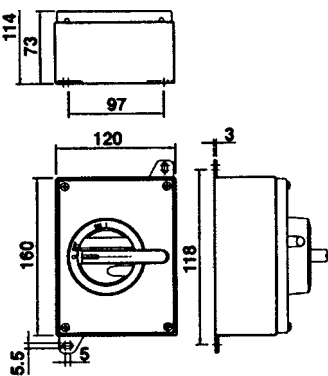

DIMENSIONS (mm)

H23