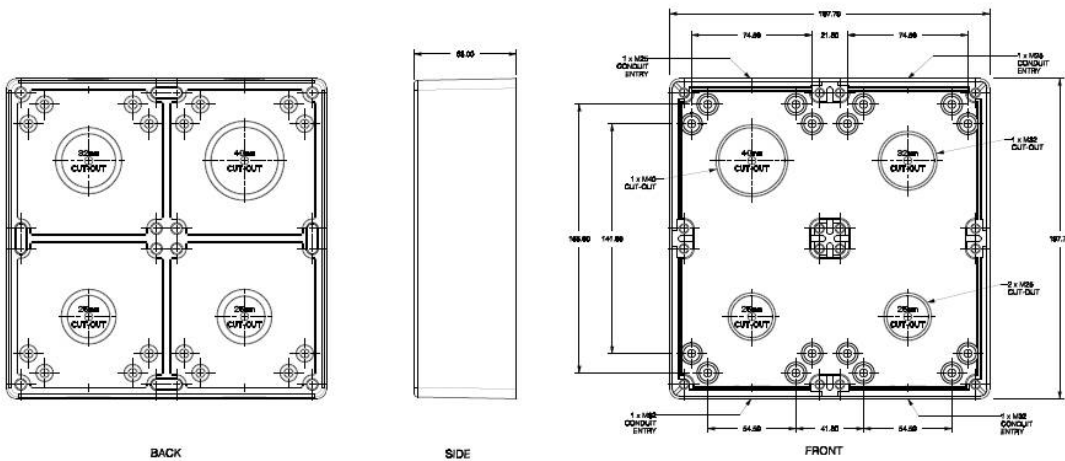

ISO BACK BOXES - Technical drawings

ISO single gang shallow back box dimension

ISO single gang back box dimension

ISO LIDS - Technical drawings

ISO single gang lid dimension

Available from Authorised Electrical Wholesalers

ISO BACK BOXES - Technical drawings

ISO two gang shallow back box dimension

ISO two gang back box dimension

ISO LIDS - Technical drawings

ISO two gang lid dimension

ISO BACK BOXES - Technical drawings

ISO three gang back box dimension

ISO four gang back box dimension