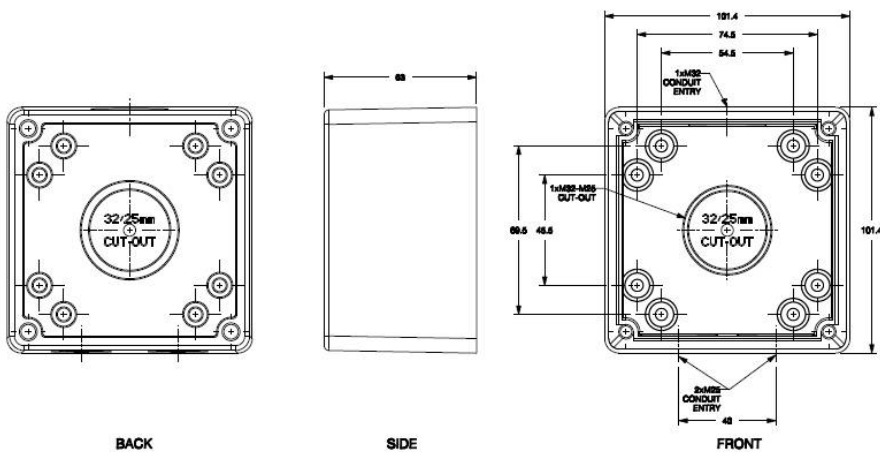

ISO BACK BOXES - Technical drawings

ISO single gang shallow back box dimension

ISO single gang back box dimension

ISO LIDS - Technical drawings

ISO single gang lid dimension

Available from Authorised Electrical Wholesalers

ISO BACK BOXES - Technical drawings

ISO two gang shallow back box dimension

ISO two gang back box dimension

ISO LIDS - Technical drawings

ISO two gang lid dimension

ISO BACK BOXES - Technical drawings

ISO three gang back box dimension

ISO four gang back box dimension